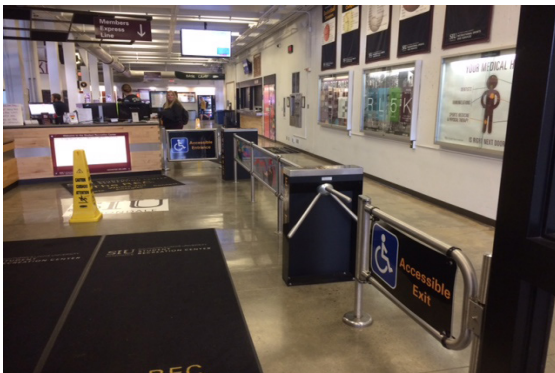

R.E.C. REPORT

STUDENT RECREATION CENTER | 618/453-1277 | REC.SIU.EDU | APRIL, 7 2017

Changes Coming to the SRC:

Patrons will notice some changes coming to the SRC in the coming months at both the North and South entry points. Each area will have railings and glass "beefed" up to prevent illegal entry into the SRC. Patrons will also see the exit area at the north entry change and be placed on the opposite side of where it is now.

The Rocky Ledges 5K is Approaching!

Join the SRC and Touch of Nature for the 5th Annual Rocky Ledges Trail Run. The event will be held on Saturday, April 15th at Touch of Nature.

The exciting race will be held on the beautiful grounds of Touch of Nature. On-site registration begins at 8 a.m. and is open to all ages. The race will begin at 9 a.m. Gather all your friends and sign up for the race! For more info, or to register online, go to rockyledges5k.siu.edu.