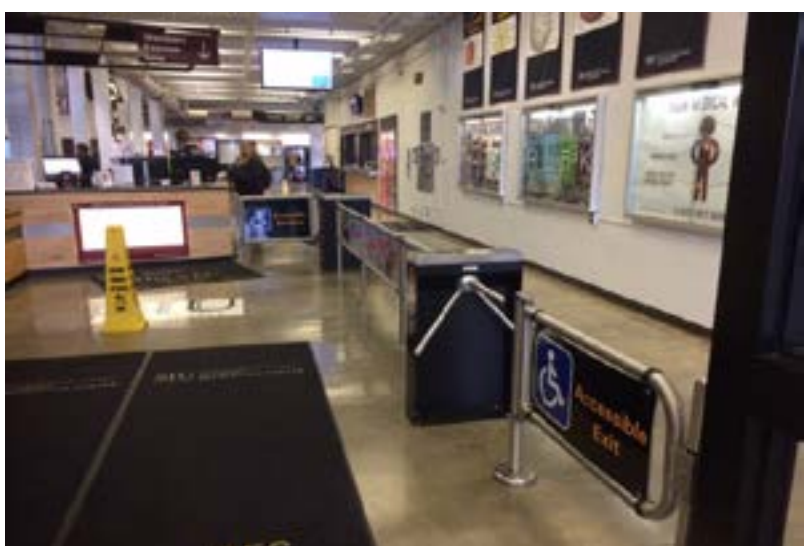

R.E.C. REPORT

STUDENT RECREATION CENTER | 618/453-1277 | REC.SIU.EDU | APRIL 7, 2017

Changes Coming to the SRC:

Patrons will notice some changes coming to the SRC in the coming months at both the North and South entry points. Each area will have railings and glass “beefed” up to prevent illegal entry into the SRC. Patrons will also see the exit area at the north entry change and be placed on the opposite side of where it is now.

The Rocky Ledges 5K is Approaching!

Join the SRC and Touch of Nature for the 5th Annual Rocky Ledges Trail Run. The event will be held on Saturday, April 15 at Touch of Nature.

The exciting race will be held on the beautiful grounds of Touch of Nature. On-site registration begins at 8 a.m. and is open to all ages. The race will begin at 9 a.m. Gather all your friends and sign up for the race! For more info, or to register online, go to rockyledges5k.siu.edu.